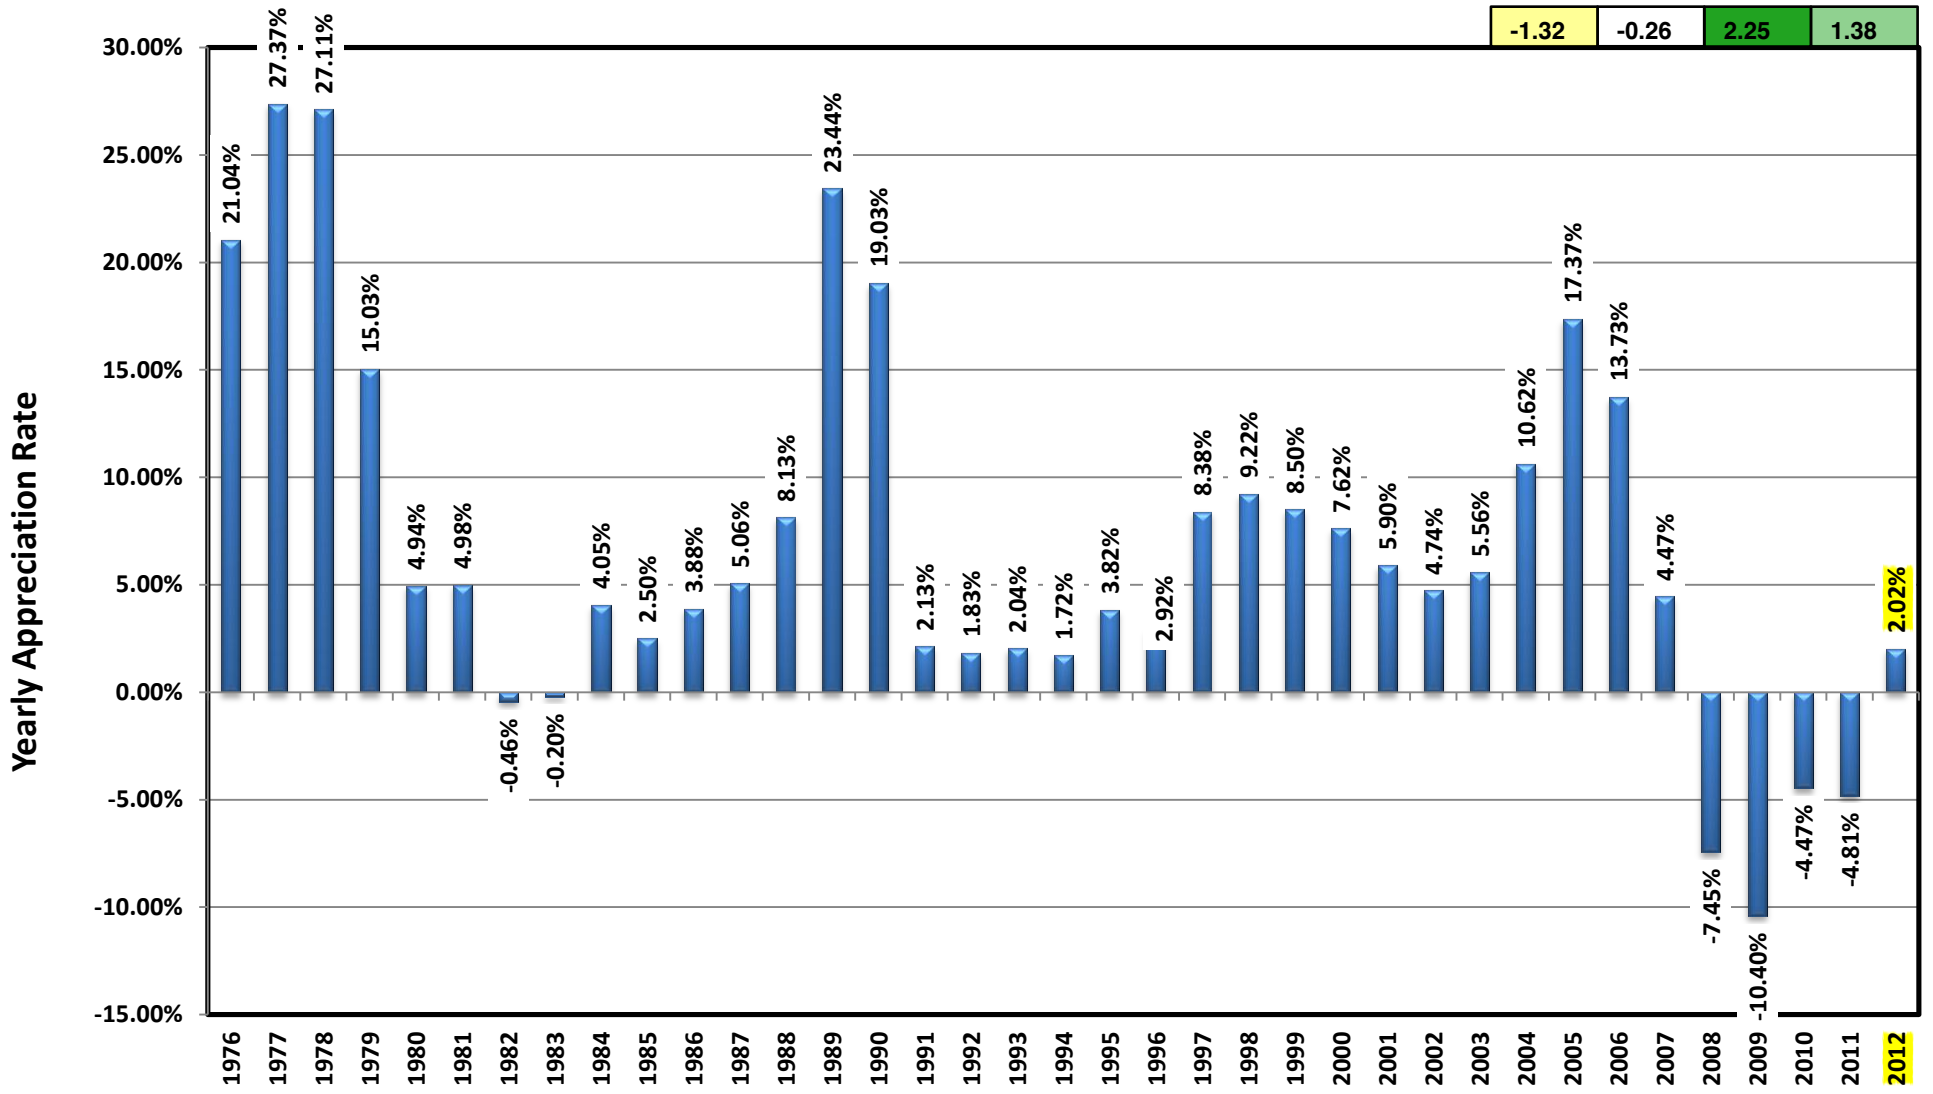

Annual Appreciation: Seattle-Bellevue-Everett, WA (MSAD)

1976 - 2012 Home Price Index

| Recent Quarter Appreciation | | | |
|-----------------------------|-------|-------|-------|
| 1Q'12 | 2Q'12 | 3Q'12 | 4Q'12 |
| -1.32 | -0.26 | 2.25 | 1.38 |